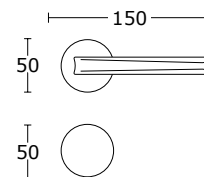

MODEL
2205

design by **Yiannis Ghikas**

Miedz Satyna - S11
15-388

BDR 371,99 457,55

15-405 **WK 69,60** 85,61

15-403 **WB 69,60** 85,61

15-404 **WC 118,80** 146,12

MADE
IN
GREECE